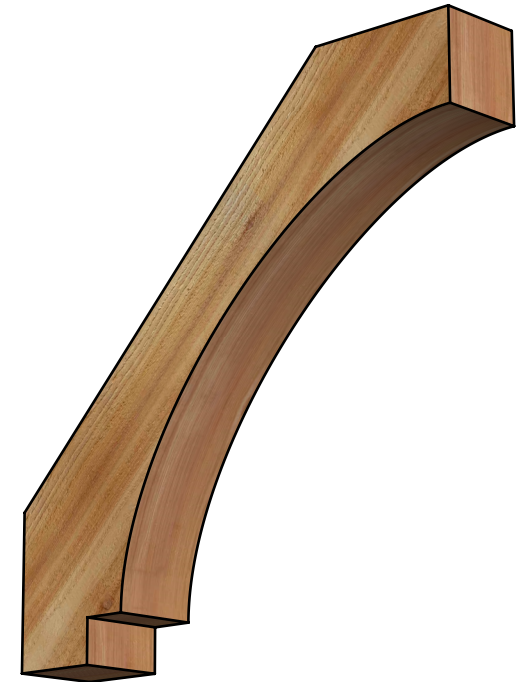

BRC04X24X24IMP00RWR

4"W X 24"D X 24"H IMPERIAL ROUGH SAWN BRACE, WESTERN RED CEDAR

SIDE

FRONT

EKENA MILLWORK
 2300 WEST MAIN ST.
 CLARKSVILLE, TX 75426
 TOLL FREE: 866-607-0453
 WWW.EKENAMILLWORK.COM

NOTES