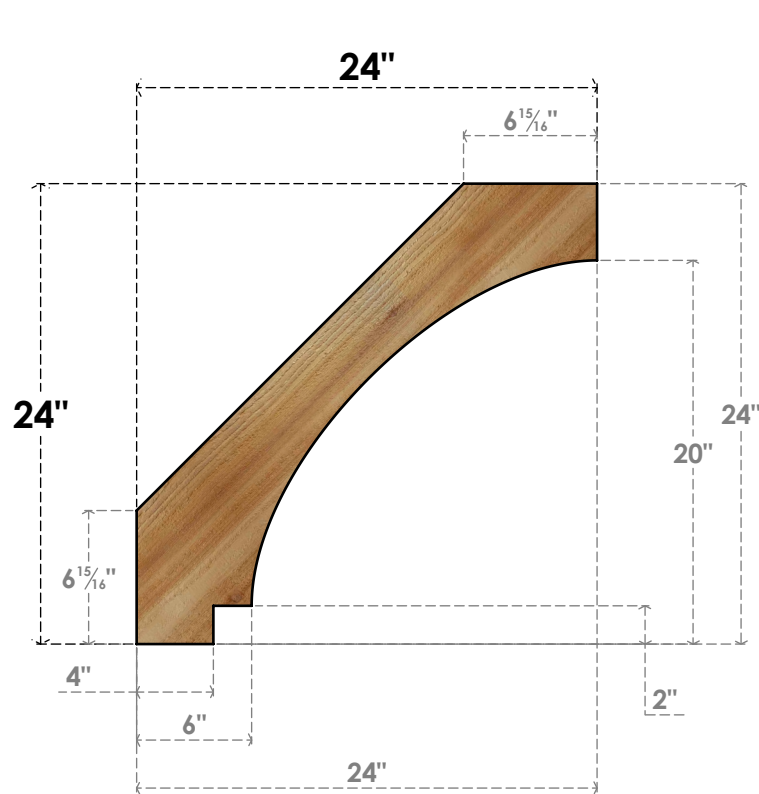

BRC04X24X24IMP00RWR

4"W X 24"D X 24"H IMPERIAL ROUGH SAWN BRACE, WESTERN RED CEDAR

SIDE

FRONT

EKENA MILLWORK
 2300 WEST MAIN ST.
 CLARKSVILLE, TX 75426
 TOLL FREE: 866-607-0453
 WWW.EKENAMILLWORK.COM

NOTES